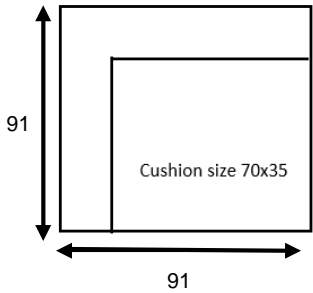

Caisa

Design by Böttcher & Kayser

Sofa with slim armrests
01-081-05 242 x 91
01-081-01 182 x 91

Sofa with chaiselongue left
01-081-30 303 x 161
01-081-40 363 x 161

Sofa with chaiselongue right
01-081-35 303 x 161
01-081-45 363 x 161

Caisa

Design by Böttcher & Kayser

01-081-10 Caisa 2 seater end element – arm left 182x91

01-081-15 Caisa 2 seater end element – arm right 182x91

01-081-20 Caisa 3 seater end element - arm left 242x91

01-081-25 Caisa 3 seater end element - arm right 242x91

Caisa

Design by Böttcher & Kayser

01-081-50 Caisa chaiselong w/armrest left
161 x 121

01-081-55 Caisa chaiselong w/armrest right
161 x 121

01-081-60 Caisa back unit module with arm left
121 x 91

01-081-65 Caisa back unit module with arm right
121 x 91

01-081-70 Caisa corner module left
91 x 91

01-081-75 Caisa corner module right
91 x 91

01-081-80 Caisa back unit large
91 x 121

01-081-85 Caisa back unit small
91 x 91

02-130-05 Caisa pouf large
91 x 121

02-130-01 Caisa pouf small
91 x 91