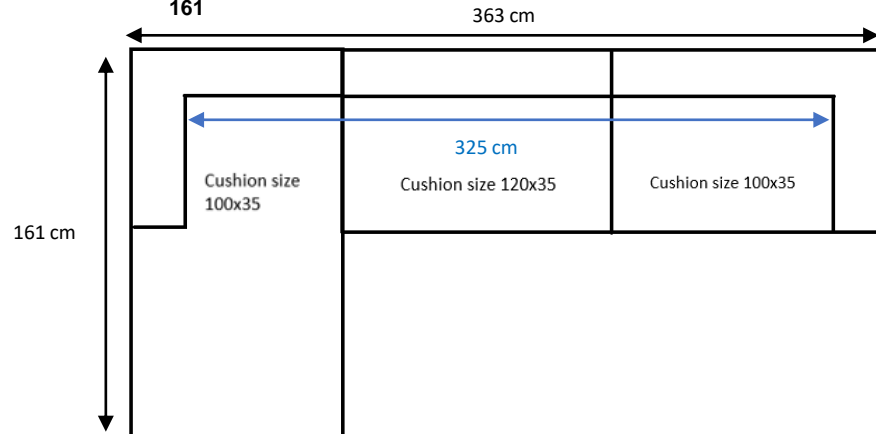

Caisa

Design by Böttcher & Kayser

Sofa with slim armrests
01-081-05 242 x 91
01-081-01 182 x 91

Sofa with chaiselongue left
01-081-30 303 x 161
01-081-40 363 x 161

Sofa with chaiselongue right
01-081-35 303 x 161
01-081-45 363 x 161

01-081-05 Caisa 3 seater 242 x 91

01-081-30 Caisa 3 seater with chaiselong left 303 x 161

01-081-35 Caisa 3 seater with chaiselong right 303 x 161

01-081-40 Caisa 4 seater with chaiselong left 363 x 161

01-081-45 Caisa 4 seater with chaiselong right 363 x 161

Caisa

Design by Böttcher & Kayser

01-081-10 Caisa 2 seater end element – arm left 182x91

01-081-15 Caisa 2 seater end element – arm right 182x91

01-081-20 Caisa 3 seater end element - arm left 242x91

01-081-25 Caisa 3 seater end element - arm right 242x91

Caisa

Design by Böttcher & Kayser

01-081-50 Caisa chaiselong w/armrest left
161 x 121

01-081-55 Caisa chaiselong w/armrest right
161 x 121

01-081-60 Caisa back unit module with arm left
121 x 91

01-081-65 Caisa back unit module with arm right
121 x 91