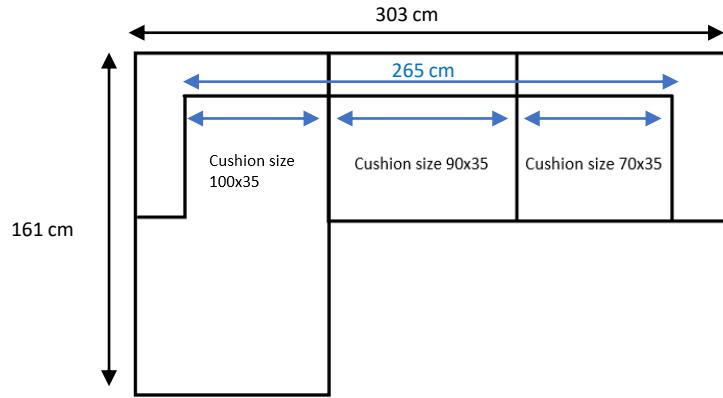

Chaiselongue with slim armrest right
01-081-50 161 x 121

Armrest element with slim armrest left
01-081-60 121 x 91

Armrest element with slim armrest right
01-081-65 121 x 91

Corner element
01-081-70 91 x 91
01-081-75 91 x 91

Backrest element
01-081-80 121 x 91
01-081-85 91 x 91

Ottomane
02-130-05 121 x 91
02-130-01 91 x 91

High back cushion
12-066-30
60 x 46

Medium cushion
12-066-25
55 x 38

Long cushion
12-066-20
120 x 35

Long cushion
12-066-15
100 x 35

Long cushion
12-066-10
90 x 35

Long cushion
12-066-05
70 x 35

Long cushion
12-066-01
60 x 35

Long armrest cushion
12-066-40
71 x 29

Short armrest cushion
12-066-35
57 x 29

Caisa

Design by Böttcher & Kayser

01-081-01 Caisa 2 seater 182 x 91

01-081-05 Caisa 3 seater 242 x 91

01-081-30 Caisa 3 seater with chaiselong left 303 x 161

01-081-35 Caisa 3 seater with chaiselong right 303 x 161

01-081-40 Caisa 4 seater with chaiselong left 363 x 161

01-081-45 Caisa 4 seater with chaiselong right 363 x 161