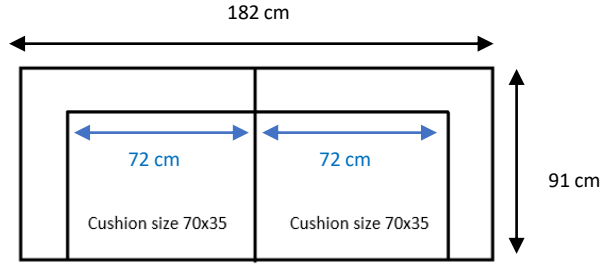

Chaiselongue with slim armrest right
01-081-50 161 x 121

Armrest element with slim armrest left
01-081-60 121 x 91

Armrest element with slim armrest right
01-081-65 121 x 91

Corner element
01-081-70 91 x 91
01-081-75 91 x 91

Backrest element
01-081-80 121 x 91
01-081-85 91 x 91

Ottomane
02-130-05 121 x 91
02-130-01 91 x 91

High back cushion
12-066-30
60 x 46

Medium cushion
12-066-25
55 x 38

Long cushion
12-066-20
120 x 35

Long cushion
12-066-15
100 x 35

Long cushion
12-066-10
90 x 35

Long cushion
12-066-05
70 x 35

Long cushion
12-066-01
60 x 35

Long armrest cushion
12-066-40
71 x 29

Short armrest cushion
12-066-35
57 x 29

Caisa

Design by Böttcher & Kayser

01-081-01 Caisa 2 seater 182 x 91

01-081-05 Caisa 3 seater 242 x 91

01-081-30 Caisa 3 seater with chaiselong left 303 x 161

01-081-35 Caisa 3 seater with chaiselong right 303 x 161

01-081-40 Caisa 4 seater with chaiselong left 363 x 161

01-081-45 Caisa 4 seater with chaiselong right 363 x 161