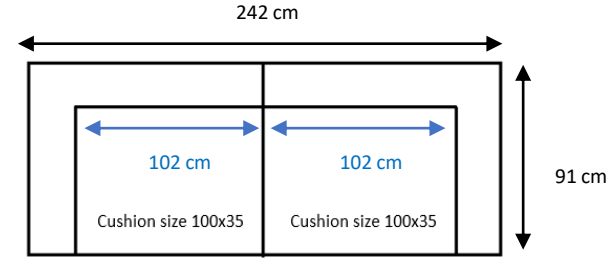

Chaiselongue with slim armrest right
01-081-50 161 x 121

Armrest element with slim armrest left
01-081-60 121 x 91

Armrest element with slim armrest right
01-081-65 121 x 91

Corner element
01-081-70 91 x 91
01-081-75 91 x 91

Backrest element
01-081-80 121 x 91
01-081-85 91 x 91

Ottomane
02-130-05 121 x 91
02-130-01 91 x 91

High back cushion
12-066-30
60 x 46

Medium cushion
12-066-25
55 x 38

Long cushion
12-066-20
120 x 35

Long cushion
12-066-15
100 x 35

Long cushion
12-066-10
90 x 35

Long cushion
12-066-05
70 x 35

Long cushion
12-066-01
60 x 35

Long armrest cushion
12-066-40
71 x 29

Short armrest cushion
12-066-35
57 x 29

Caisa

Design by Böttcher & Kayser

01-081-01 Caisa 2 seater 182 x 91

01-081-05 Caisa 3 seater 242 x 91

01-081-30 Caisa 3 seater with chaiselong left 303 x 161

01-081-35 Caisa 3 seater with chaiselong right 303 x 161

01-081-40 Caisa 4 seater with chaiselong left 363 x 161

01-081-45 Caisa 4 seater with chaiselong right 363 x 161