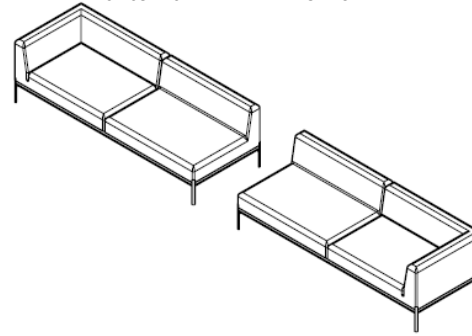

Caisa

Design by Böttcher & Kayser

Sofa with slim armrests
01-081-05 242 x 91
01-081-01 182 x 91

Sofa with chaiselongue left
01-081-30 303 x 161
01-081-40 363 x 161

Sofa with chaiselongue right
01-081-35 303 x 161
01-081-45 363 x 161

Sofa end element with slim armrest left
01-081-20 242 x 91
01-081-10 182 x 91

Sofa end element with slim armrest right
01-081-25 242 x 91
01-081-15 182 x 91

Chaiselongue with slim armrest left
01-081-50 161 x 121

Chaiselongue with slim armrest right
01-081-50 161 x 121

Armrest element with slim armrest left
01-081-60 121 x 91

Armrest element with slim armrest right
01-081-65 121 x 91

Corner element
01-081-70 91 x 91
01-081-75 91 x 91

Caisa

Design by Böttcher & Kayser

01-081-50 Caisa chaiselong w/armrest left
161 x 121

01-081-55 Caisa chaiselong w/armrest right
161 x 121

01-081-60 Caisa back unit module with arm left
121 x 91

01-081-65 Caisa back unit module with arm right
121 x 91