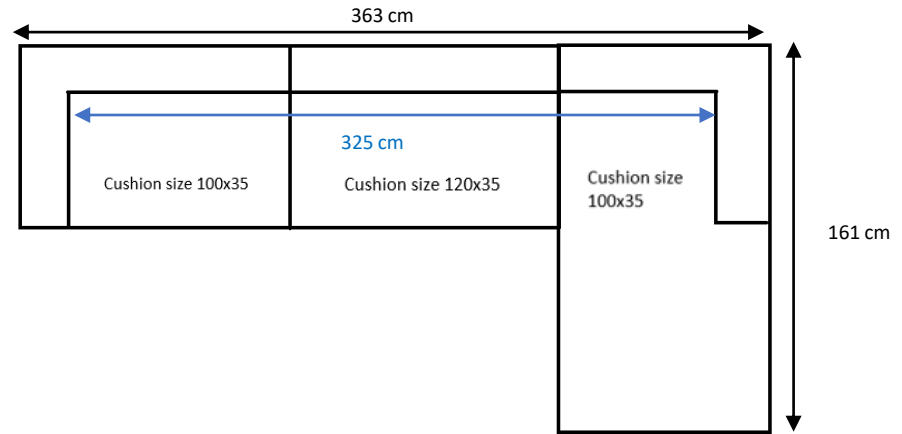

Caisa

Design by Böttcher & Kayser

Sofa with slim armrests
01-081-05 242 x 91
01-081-01 182 x 91

Sofa with chaiselongue left
01-081-30 303 x 161
01-081-40 363 x 161

Sofa with chaiselongue right
01-081-35 303 x 161
01-081-45 363 x 161

Sofa end element with slim armrest left
01-081-20 242 x 91
01-081-10 182 x 91

Sofa end element with slim armrest right
01-081-25 242 x 91
01-081-15 182 x 91

Chaiselongue with slim armrest left
01-081-50 161 x 121

01-081-05 Caisa 3 seater 242 x 91

01-081-30 Caisa 3 seater with chaiselong left 303 x 161

01-081-35 Caisa 3 seater with chaiselong right 303 x 161

01-081-40 Caisa 4 seater with chaiselong left 363 x 161

01-081-45 Caisa 4 seater with chaiselong right 363 x 161

Caisa

Design by Böttcher & Kayser

01-081-10 Caisa 2 seater end element – arm left 182x91

01-081-15 Caisa 2 seater end element – arm right 182x91

01-081-20 Caisa 3 seater end element - arm left 242x91

01-081-25 Caisa 3 seater end element - arm right 242x91