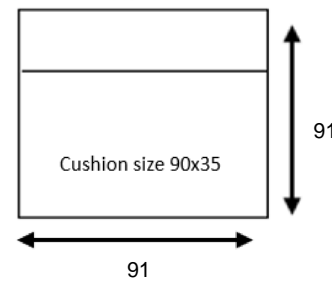

Caisa

Design by Böttcher & Kayser

Sofa with slim armrests
01-081-05 242 x 91
01-081-01 182 x 91

Sofa with chaiselongue left
01-081-30 303 x 161
01-081-40 363 x 161

Sofa with chaiselongue right
01-081-35 303 x 161
01-081-45 363 x 161

Caisa

Design by Böttcher & Kayser

01-081-50 Caisa chaiselong w/armrest left
161 x 121

01-081-55 Caisa chaiselong w/armrest right
161 x 121

01-081-60 Caisa back unit module with arm left
121 x 91

01-081-65 Caisa back unit module with arm right
121 x 91

01-081-70 Caisa corner module left
91 x 91

01-081-75 Caisa corner module right
91 x 91

01-081-80 Caisa back unit large
91 x 121

01-081-85 Caisa back unit small
91 x 91

02-130-05 Caisa pouf large
91 x 121

02-130-01 Caisa pouf small
91 x 91