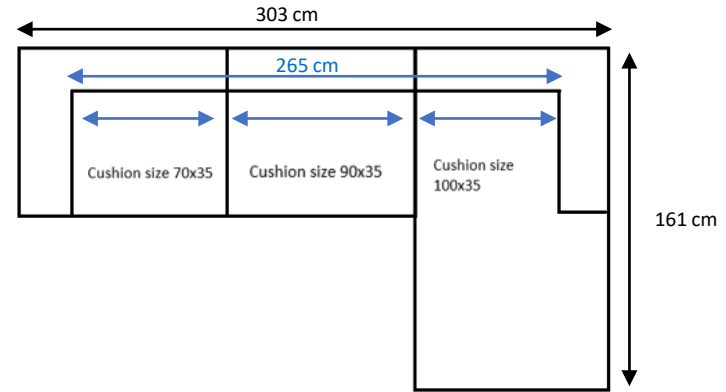

Chaiselongue with slim armrest right
01-081-50 161 x 121

Armrest element with slim armrest left
01-081-60 121 x 91

Armrest element with slim armrest right
01-081-65 121 x 91

Corner element
01-081-70 91 x 91
01-081-75 91 x 91

Backrest element
01-081-80 121 x 91
01-081-85 91 x 91

Ottomane
02-130-05 121 x 91
02-130-01 91 x 91

High back cushion
12-066-30
60 x 46

Medium cushion
12-066-25
55 x 38

Long cushion
12-066-20
120 x 35

Long cushion
12-066-15
100 x 35

Long cushion
12-066-10
90 x 35

Long cushion
12-066-05
70 x 35

Long cushion
12-066-01
60 x 35

Long armrest cushion
12-066-40
71 x 29

Short armrest cushion
12-066-35
57 x 29

Caisa

Design by Böttcher & Kayser

01-081-01 Caisa 2 seater 182 x 91

01-081-05 Caisa 3 seater 242 x 91

01-081-30 Caisa 3 seater with chaiselong left 303 x 161

01-081-35 Caisa 3 seater with chaiselong right 303 x 161

01-081-40 Caisa 4 seater with chaiselong left 363 x 161

01-081-45 Caisa 4 seater with chaiselong right 363 x 161