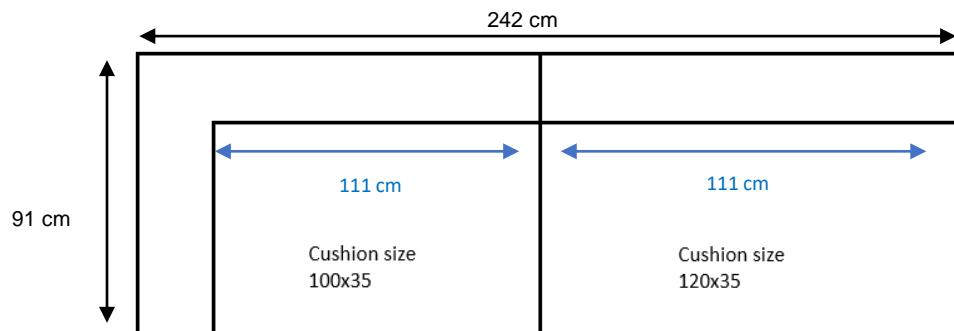

01-081-05 Caisa 3 seater 242 x 91

01-081-30 Caisa 3 seater with chaiselong left 303 x 161

01-081-35 Caisa 3 seater with chaiselong right 303 x 161

01-081-40 Caisa 4 seater with chaiselong left 363 x 161

01-081-45 Caisa 4 seater with chaiselong right 363 x 161

Caisa

Design by Böttcher & Kayser

01-081-10 Caisa 2 seater end element – arm left 182x91

01-081-15 Caisa 2 seater end element – arm right 182x91

01-081-20 Caisa 3 seater end element - arm left 242x91

01-081-25 Caisa 3 seater end element - arm right 242x91