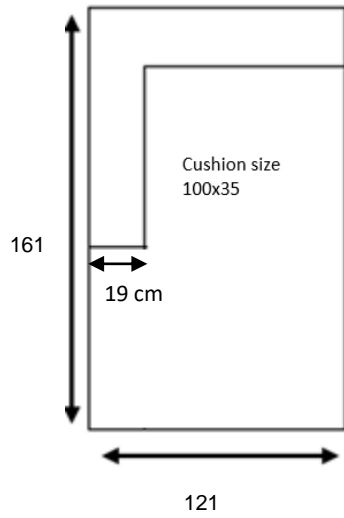

01-081-05 Caisa 3 seater 242 x 91

01-081-30 Caisa 3 seater with chaiselong left 303 x 161

01-081-35 Caisa 3 seater with chaiselong right 303 x 161

01-081-40 Caisa 4 seater with chaiselong left 363 x 161

01-081-45 Caisa 4 seater with chaiselong right 363 x 161

Caisa

Design by Böttcher & Kayser

01-081-10 Caisa 2 seater end element – arm left 182x91

01-081-15 Caisa 2 seater end element – arm right 182x91

01-081-20 Caisa 3 seater end element - arm left 242x91

01-081-25 Caisa 3 seater end element - arm right 242x91

Caisa

Design by Böttcher & Kayser

01-081-50 Caisa chaiselong w/armrest left
161 x 121

01-081-55 Caisa chaiselong w/armrest right
161 x 121

01-081-60 Caisa back unit module with arm left
121 x 91

01-081-65 Caisa back unit module with arm right
121 x 91

01-081-70 Caisa corner module left
91 x 91

01-081-75 Caisa corner module right
91 x 91

01-081-80 Caisa back unit large
91 x 121

01-081-85 Caisa back unit small
91 x 91

02-130-05 Caisa pouf large
91 x 121

02-130-01 Caisa pouf small
91 x 91