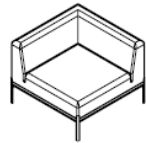

Caisa

Design by Böttcher & Kayser

Sofa with slim armrests
01-081-05 242 x 91
01-081-01 182 x 91

Sofa with chaiselongue left
01-081-30 303 x 161
01-081-40 363 x 161

Sofa with chaiselongue right
01-081-35 303 x 161
01-081-45 363 x 161

Sofa end element with slim armrest left
01-081-20 242 x 91
01-081-10 182 x 91

Sofa end element with slim armrest right
01-081-25 242 x 91
01-081-15 182 x 91

Chaiselongue with slim armrest left
01-081-50 161 x 121

Chaiselongue with slim armrest right
01-081-50 161 x 121

Armrest element with slim armrest left
01-081-60 121 x 91

Armrest element with slim armrest right
01-081-65 121 x 91

Corner element
01-081-70 91 x 91
01-081-75 91 x 91