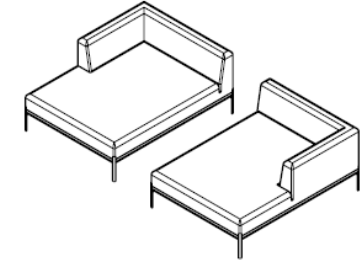

Caisa

Design by Böttcher & Kayser

Sofa with slim armrests
01-081-05 242 x 91
01-081-01 182 x 91

Sofa with chaiselongue left
01-081-30 303 x 161
01-081-40 363 x 161

Sofa with chaiselongue right
01-081-35 303 x 161
01-081-45 363 x 161

Sofa end element with slim armrest left
01-081-20 242 x 91
01-081-10 182 x 91

Sofa end element with slim armrest right
01-081-25 242 x 91
01-081-15 182 x 91

Chaiselongue with slim armrest left
01-081-50 161 x 121

Chaiselongue with slim armrest right
01-081-50 161 x 121

Armrest element with slim armrest left
01-081-60 121 x 91

Armrest element with slim armrest right
01-081-65 121 x 91

Corner element
01-081-70 91 x 91
01-081-75 91 x 91

Caisa

Design by Böttcher & Kayser

01-081-50 Caisa chaiselong w/armrest left
161 x 121

01-081-55 Caisa chaiselong w/armrest right
161 x 121

01-081-60 Caisa back unit module with arm left
121 x 91

01-081-65 Caisa back unit module with arm right
121 x 91