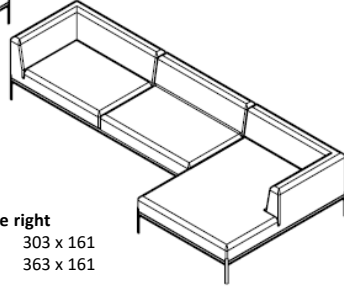

Caisa

Design by Böttcher & Kayser

Sofa with slim armrests
01-081-05 242 x 91
01-081-01 182 x 91

Sofa with chaiselongue left
01-081-30 303 x 161
01-081-40 363 x 161

Sofa with chaiselongue right
01-081-35 303 x 161
01-081-45 363 x 161

Sofa end element with slim armrest left
01-081-20 242 x 91
01-081-10 182 x 91

Sofa end element with slim armrest right
01-081-25 242 x 91
01-081-15 182 x 91

Chaiselongue with slim armrest left
01-081-50 161 x 121

Chaiselongue with slim armrest right
01-081-50 161 x 121

Armrest element with slim armrest left
01-081-60 121 x 91

Armrest element with slim armrest right
01-081-65 121 x 91

Corner element
01-081-70 91 x 91
01-081-75 91 x 91

Caisa

Design by Böttcher & Kayser

01-081-50 Caisa chaiselong w/armrest left
161 x 121

01-081-55 Caisa chaiselong w/armrest right
161 x 121

01-081-60 Caisa back unit module with arm left
121 x 91

01-081-65 Caisa back unit module with arm right
121 x 91