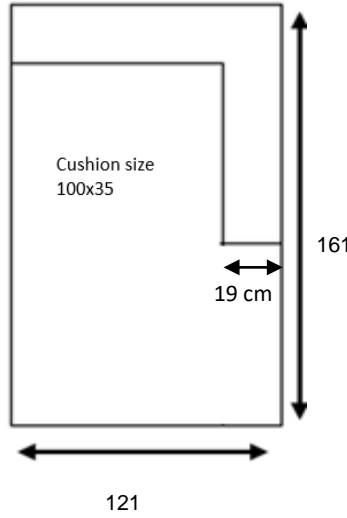

01-081-05 Caisa 3 seater 242 x 91

01-081-30 Caisa 3 seater with chaiselong left 303 x 161

01-081-35 Caisa 3 seater with chaiselong right 303 x 161

01-081-40 Caisa 4 seater with chaiselong left 363 x 161

01-081-45 Caisa 4 seater with chaiselong right 363 x 161

Caisa

Design by Böttcher & Kayser

01-081-10 Caisa 2 seater end element – arm left 182x91

01-081-15 Caisa 2 seater end element – arm right 182x91

01-081-20 Caisa 3 seater end element - arm left 242x91

01-081-25 Caisa 3 seater end element - arm right 242x91

Caisa

Design by Böttcher & Kayser

01-081-50 Caisa chaiselong w/armrest left
161 x 121

01-081-55 Caisa chaiselong w/armrest right
161 x 121

01-081-60 Caisa back unit module with arm left
121 x 91

01-081-65 Caisa back unit module with arm right
121 x 91

01-081-70 Caisa corner module left
91 x 91

01-081-75 Caisa corner module right
91 x 91

01-081-80 Caisa back unit large
91 x 121

01-081-85 Caisa back unit small
91 x 91

02-130-05 Caisa pouf large
91 x 121

02-130-01 Caisa pouf small
91 x 91