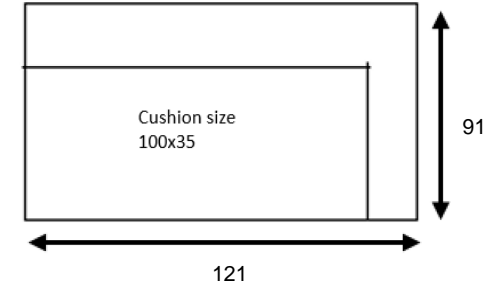

Caisa

Design by Böttcher & Kayser

Sofa with slim armrests
01-081-05 242 x 91
01-081-01 182 x 91

Sofa with chaiselongue left
01-081-30 303 x 161
01-081-40 363 x 161

Sofa with chaiselongue right
01-081-35 303 x 161
01-081-45 363 x 161

Caisa

Design by Böttcher & Kayser

01-081-50 Caisa chaiselong w/armrest left
161 x 121

01-081-55 Caisa chaiselong w/armrest right
161 x 121

01-081-60 Caisa back unit module with arm left
121 x 91

01-081-65 Caisa back unit module with arm right
121 x 91