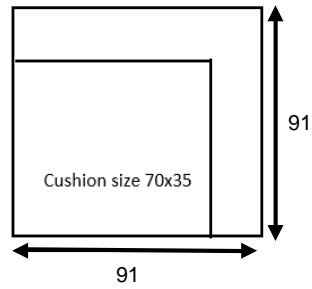

Caisa

Design by Böttcher & Kayser

Sofa with slim armrests
01-081-05 242 x 91
01-081-01 182 x 91

Sofa with chaiselongue left
01-081-30 303 x 161
01-081-40 363 x 161

Sofa with chaiselongue right
01-081-35 303 x 161
01-081-45 363 x 161

Caisa

Design by Böttcher & Kayser

01-081-10 Caisa 2 seater end element – arm left 182x91

01-081-15 Caisa 2 seater end element – arm right 182x91

01-081-20 Caisa 3 seater end element - arm left 242x91

01-081-25 Caisa 3 seater end element - arm right 242x91

Caisa

Design by Böttcher & Kayser

01-081-50 Caisa chaiselong w/armrest left
161 x 121

01-081-55 Caisa chaiselong w/armrest right
161 x 121

01-081-60 Caisa back unit module with arm left
121 x 91

01-081-65 Caisa back unit module with arm right
121 x 91

01-081-70 Caisa corner module left
91 x 91

01-081-75 Caisa corner module right
91 x 91

01-081-80 Caisa back unit large
91 x 121

01-081-85 Caisa back unit small
91 x 91

02-130-05 Caisa pouf large
91 x 121

02-130-01 Caisa pouf small
91 x 91