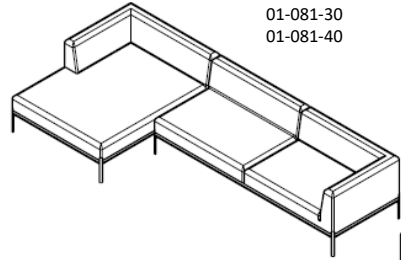

Caisa

Design by Böttcher & Kayser

Sofa with slim armrests
01-081-05 242 x 91
01-081-01 182 x 91

Sofa with chaiselongue left
01-081-30 303 x 161
01-081-40 363 x 161

Sofa with chaiselongue right
01-081-35 303 x 161
01-081-45 363 x 161

Sofa end element with slim armrest left
01-081-20 242 x 91
01-081-10 182 x 91

Sofa end element with slim armrest right
01-081-25 242 x 91
01-081-15 182 x 91

Chaiselongue with slim armrest left
01-081-50 161 x 121

Chaiselongue with slim armrest right
01-081-50 161 x 121

Armrest element with slim armrest left
01-081-60 121 x 91

Armrest element with slim armrest right
01-081-65 121 x 91

Corner element
01-081-70 91 x 91
01-081-75 91 x 91

Caisa

Design by Böttcher & Kayser

01-081-50 Caisa chaiselong w/armrest left
161 x 121

01-081-55 Caisa chaiselong w/armrest right
161 x 121

01-081-60 Caisa back unit module with arm left
121 x 91

01-081-65 Caisa back unit module with arm right
121 x 91