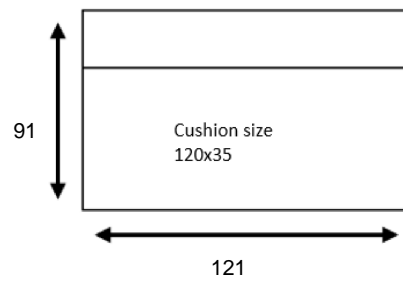

Caisa

Design by Böttcher & Kayser

Sofa with slim armrests
01-081-05 242 x 91
01-081-01 182 x 91

Sofa with chaiselongue left
01-081-30 303 x 161
01-081-40 363 x 161

Sofa with chaiselongue right
01-081-35 303 x 161
01-081-45 363 x 161

Caisa

Design by Böttcher & Kayser

01-081-50 Caisa chaiselong w/armrest left
161 x 121

01-081-55 Caisa chaiselong w/armrest right
161 x 121

01-081-60 Caisa back unit module with arm left
121 x 91

01-081-65 Caisa back unit module with arm right
121 x 91

01-081-70 Caisa corner module left
91 x 91

01-081-75 Caisa corner module right
91 x 91

01-081-80 Caisa back unit large
91 x 121

01-081-85 Caisa back unit small
91 x 91

02-130-05 Caisa pouf large
91 x 121

02-130-01 Caisa pouf small
91 x 91