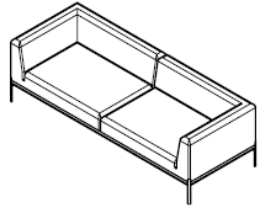

Caisa

Design by Böttcher & Kayser

Sofa with slim armrests
01-081-05 242 x 91
01-081-01 182 x 91

Sofa with chaiselongue left
01-081-30 303 x 161
01-081-40 363 x 161

Sofa with chaiselongue right
01-081-35 303 x 161
01-081-45 363 x 161

Sofa end element with slim armrest left
01-081-20 242 x 91
01-081-10 182 x 91

Sofa end element with slim armrest right
01-081-25 242 x 91
01-081-15 182 x 91

Chaiselongue with slim armrest left
01-081-50 161 x 121

Chaiselongue with slim armrest right
01-081-50 161 x 121

Armrest element with slim armrest left
01-081-60 121 x 91

Armrest element with slim armrest right
01-081-65 121 x 91

Corner element
01-081-70 91 x 91
01-081-75 91 x 91

Caisa

Design by Böttcher & Kayser

01-081-50 Caisa chaiselong w/armrest left
161 x 121

01-081-55 Caisa chaiselong w/armrest right
161 x 121

01-081-60 Caisa back unit module with arm left
121 x 91

01-081-65 Caisa back unit module with arm right
121 x 91