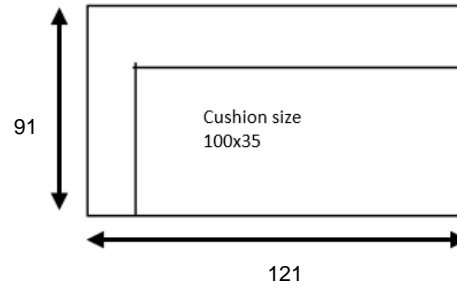

Caisa

Design by Böttcher & Kayser

Sofa with slim armrests
01-081-05 242 x 91
01-081-01 182 x 91

Sofa with chaiselongue left
01-081-30 303 x 161
01-081-40 363 x 161

Sofa with chaiselongue right
01-081-35 303 x 161
01-081-45 363 x 161

Caisa

Design by Böttcher & Kayser

01-081-50 Caisa chaiselong w/armrest left
161 x 121

01-081-55 Caisa chaiselong w/armrest right
161 x 121

01-081-60 Caisa back unit module with arm left
121 x 91

01-081-65 Caisa back unit module with arm right
121 x 91