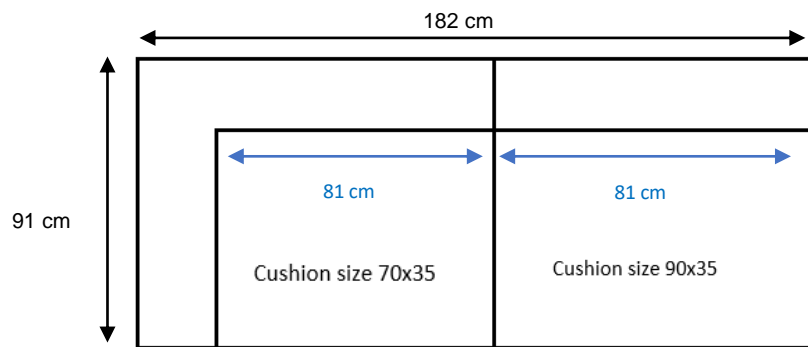

Chaiselongue with slim armrest right
01-081-50 161 x 121

Armrest element with slim armrest left
01-081-60 121 x 91

Armrest element with slim armrest right
01-081-65 121 x 91

Corner element
01-081-70 91 x 91
01-081-75 91 x 91

01-081-05 Caisa 3 seater 242 x 91

01-081-30 Caisa 3 seater with chaiselong left 303 x 161

01-081-35 Caisa 3 seater with chaiselong right 303 x 161

01-081-40 Caisa 4 seater with chaiselong left 363 x 161

01-081-45 Caisa 4 seater with chaiselong right 363 x 161

Caisa

Design by Böttcher & Kayser

01-081-10 Caisa 2 seater end element – arm left 182x91

01-081-15 Caisa 2 seater end element – arm right 182x91

01-081-20 Caisa 3 seater end element - arm left 242x91

01-081-25 Caisa 3 seater end element - arm right 242x91