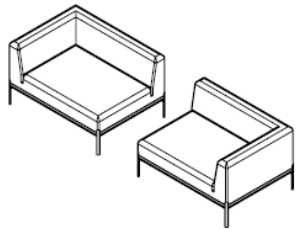

Caisa

Design by Böttcher & Kayser

Sofa with slim armrests
01-081-05 242 x 91
01-081-01 182 x 91

Sofa with chaiselongue left
01-081-30 303 x 161
01-081-40 363 x 161

Sofa with chaiselongue right
01-081-35 303 x 161
01-081-45 363 x 161

Sofa end element with slim armrest left
01-081-20 242 x 91
01-081-10 182 x 91

Sofa end element with slim armrest right
01-081-25 242 x 91
01-081-15 182 x 91

Chaiselongue with slim armrest left
01-081-50 161 x 121

Chaiselongue with slim armrest right
01-081-50 161 x 121

Armrest element with slim armrest left
01-081-60 121 x 91

Armrest element with slim armrest right
01-081-65 121 x 91

Corner element
01-081-70 91 x 91
01-081-75 91 x 91

Caisa

Design by Böttcher & Kayser

01-081-50 Caisa chaiselong w/armrest left
161 x 121

01-081-55 Caisa chaiselong w/armrest right
161 x 121

01-081-60 Caisa back unit module with arm left
121 x 91

01-081-65 Caisa back unit module with arm right
121 x 91