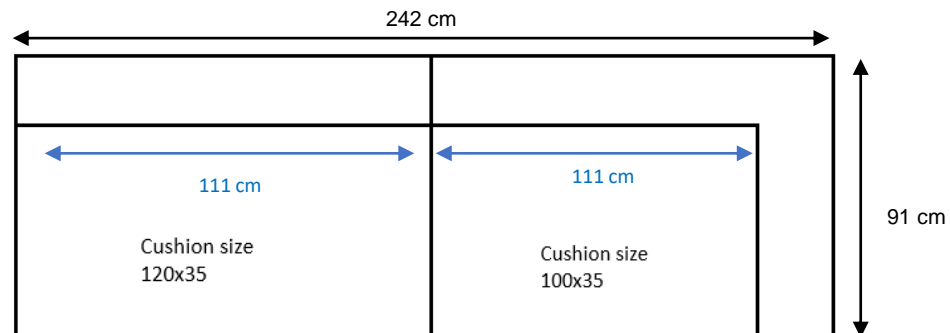

01-081-05 Caisa 3 seater 242 x 91

01-081-30 Caisa 3 seater with chaiselong left 303 x 161

01-081-35 Caisa 3 seater with chaiselong right 303 x 161

01-081-40 Caisa 4 seater with chaiselong left 363 x 161

01-081-45 Caisa 4 seater with chaiselong right 363 x 161

Caisa

Design by Böttcher & Kayser

01-081-10 Caisa 2 seater end element – arm left 182x91

01-081-15 Caisa 2 seater end element – arm right 182x91

01-081-20 Caisa 3 seater end element - arm left 242x91

01-081-25 Caisa 3 seater end element - arm right 242x91